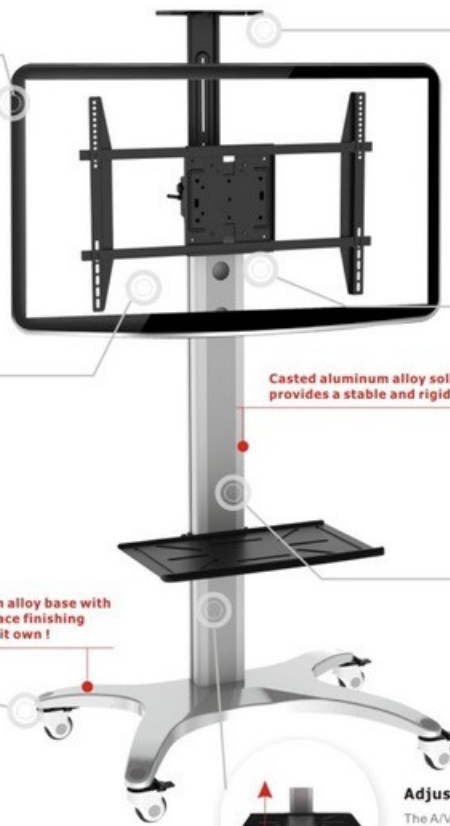

Swivel caster brake wheels

Cart come with 3" swivel caster brake wheels provide you with easily maneuvers to any direction and position

Casted aluminum alloy solid column provides a stable and rigid design !

Casted aluminum alloy base with highly class surface finishing with the class of it own !

Standard video tray

Cable management system

Internal cable management allows cables and wires to be routed inside the column for clean, clutter-free look.

Adjustable screen height

Continuous vertical adjustment screen height from 35" up to 59" sliding along the nice aluminum main post for perfect viewing.

Adjustable A/V metal shelf

The A/V metal shelf is a standard attachment for AVF1500-60-1P. This adjustable metal shelf holds A/V components and accessories. It allows you slide vertically along the main aluminum post to your desired height.

SPECIFICATIONS

TV Size: 40" - 60"

Load Capacity:

100lbs (45.5kg)

Tilt Angle: + 11° / - 4°

Swivel: 90°

Color: Black or Silver

Material: Aluminum alloy post and base with anodized finished.