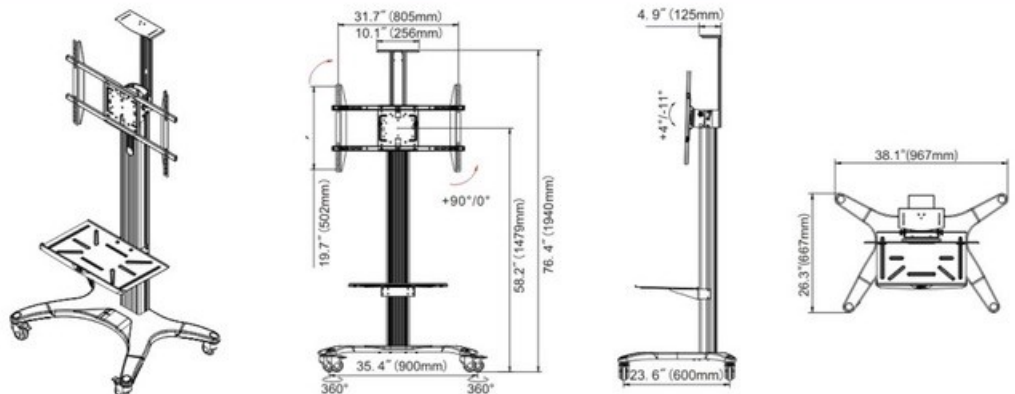

LINE DIMENSIONS

VESA COMPLIANT

200x200 300x300 400x200 400x300 400x400 600x400 800x400 800x500 Unit:mm